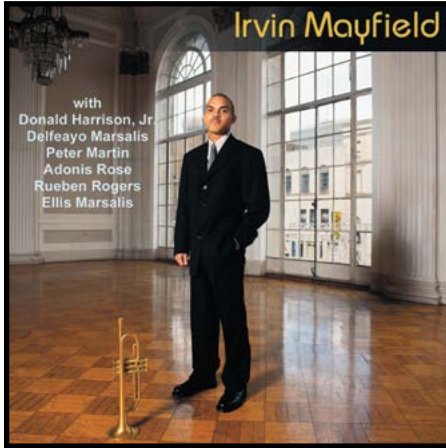

LOOK FOR

www.basinstreetrecords.com

Also available as a book

BASIN STREET
RECORDS®